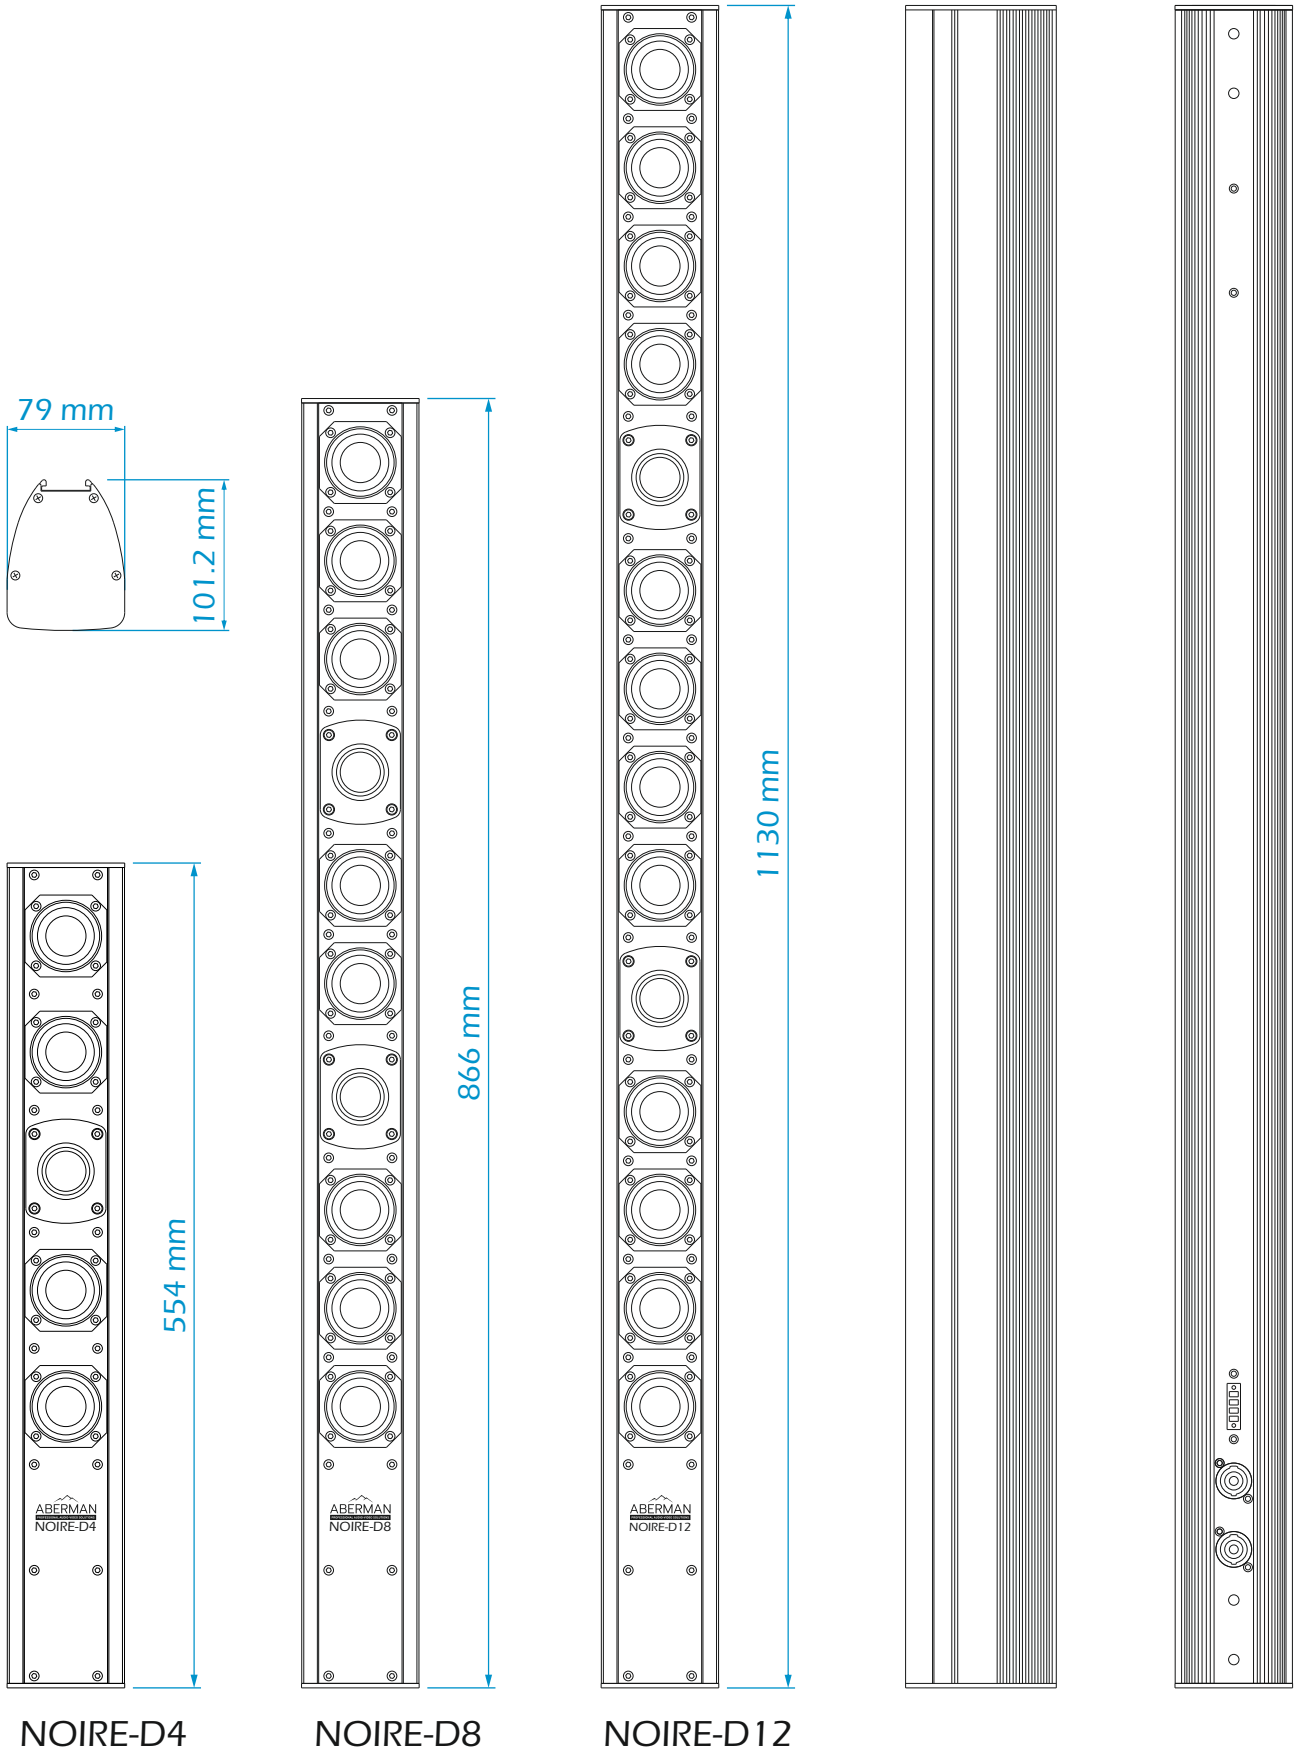

ORDERING INFORMATION

Model No.	Product Description
NOIRE-D4	4x2" Two Way Column Loudspeaker, Black
NOIRE-D8	8x2" Two Way Column Loudspeaker, Black
NOIRE-D12	12x2" Two Way Column Loudspeaker, Black
NOIRE-D4W	4x2" Two Way Column Loudspeaker, White
NOIRE-D8W	8x2" Two Way Column Loudspeaker, White
NOIRE-D12W	12x2" Two Way Column Loudspeaker, White

SPECIFICATIONS

Model	D4	D8	D12
Middle Drivers' Types	4x2"	8x2"	12x2"
Tweeter Types	1x1"	2x1"	
Sensitivity (1W/1m)	89dB	92dB	95dB
Max SPL	107dB	113dB	118dB
Coverage	90° x 30°		
Frequency Response	120Hz-20kHz		
Impedance (Ω)	4	8	12
RMS Power	60W	120W	180W
Input Connector	Neutrik Speakon x2 Euro Block 4-pin		
Available Colours	Black / White		
Mounting	Wall/Pendant		
Sizes (mm)			
Width x Deep	79 x 83		
Height	548	860	1124
Net Weight (kg)	3.3	5.0	6.3

NOIRE D Series Column Speakers Sizes and Dimensions

NOIRE T Series Column Basic Wall Mounting Set

MOUNTING OPTIONS

NOIRE D Series speakers come with basic wall mounting bracket set. These brackets have to degrees of freedom and allow to aim speaker in the desired direction. The horizontal range is more than 180° while the vertically speaker could be tilted in between 0° - 6° this may help when speakers are installed in the rooms with high ceilings. Thanks to wide audio dispersion speaker will easy cover all the needed area.