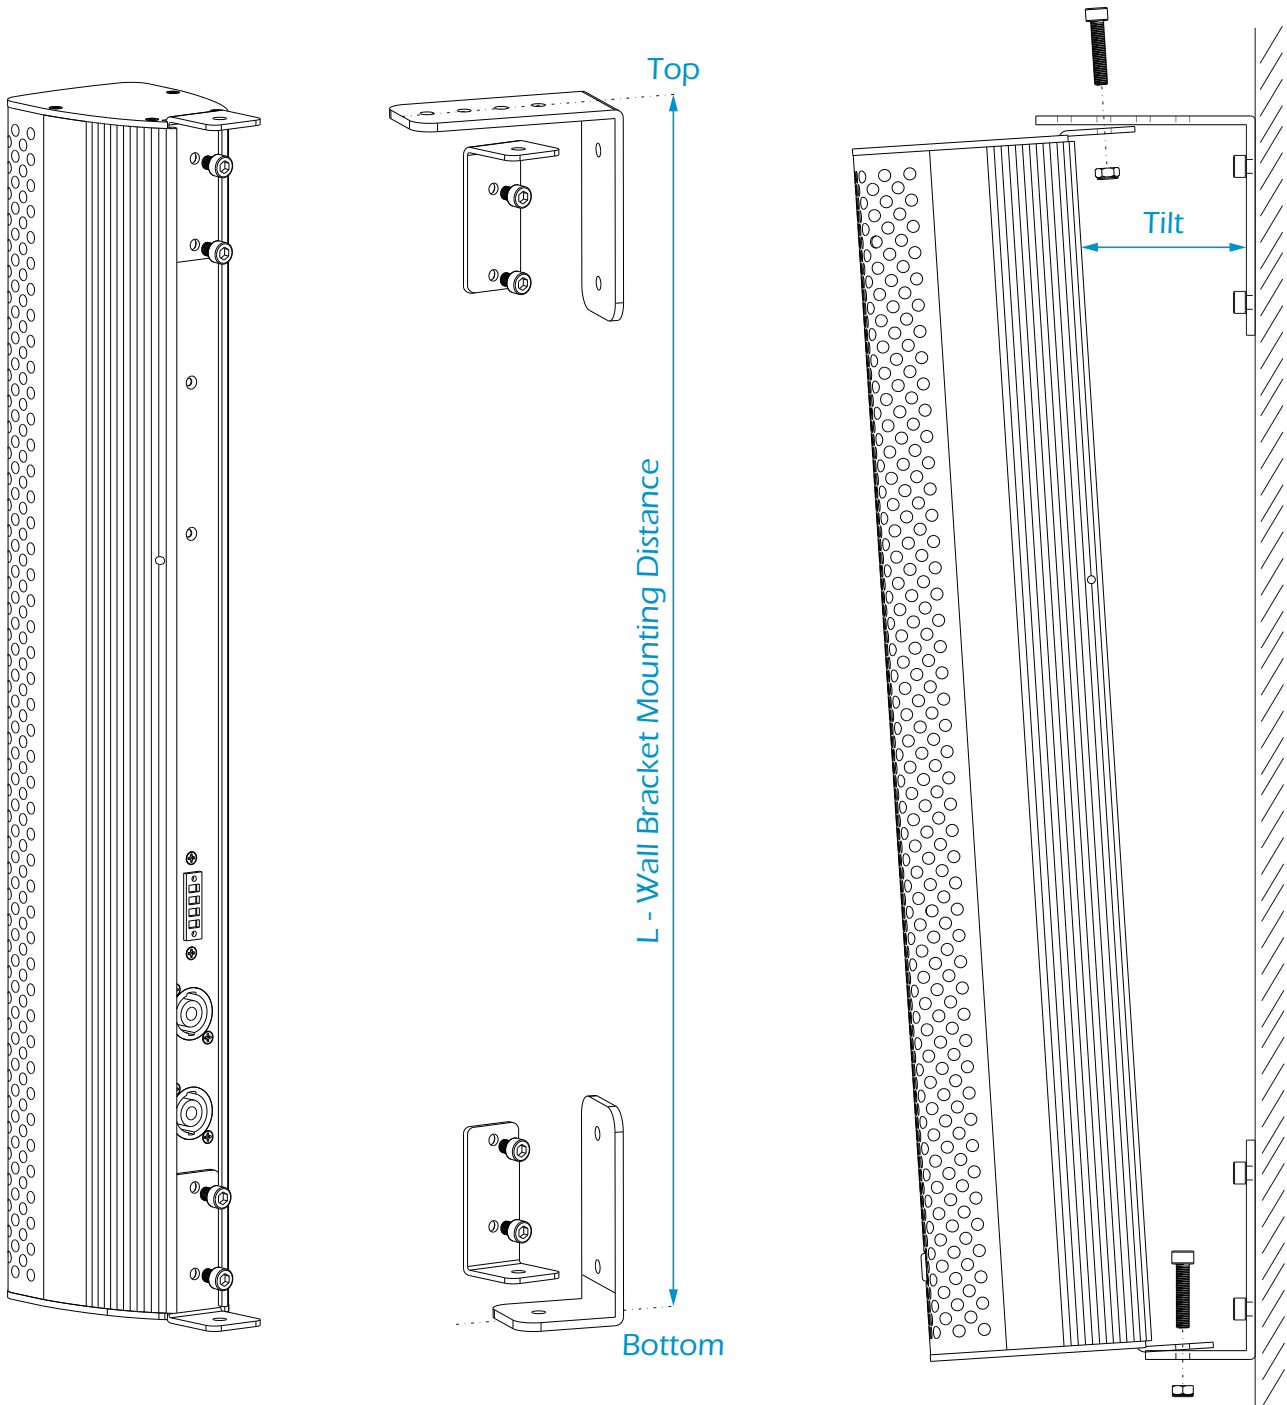

NOIRE D series offers maximum quality with high sound sensitivity and coverage, being able to reach between 89db to 95db depending on the model, with 90° x 30° working angle.

The NOIRE column speakers could be used in multiple configurations using optional accessories. Speakers of this size are ideal for a wide variety of applications, from conference rooms and lecture halls to shopping malls, clubs, and much more, ideal for indoor use.

ORDERING INFORMATION

Model No.	Product Description
NOIRE-D4	4x2" Two Way Column Loudspeaker, Black
NOIRE-D8	8x2" Two Way Column Loudspeaker, Black
NOIRE-D12	12x2" Two Way Column Loudspeaker, Black
NOIRE-D4W	4x2" Two Way Column Loudspeaker, White
NOIRE-D8W	8x2" Two Way Column Loudspeaker, White
NOIRE-D12W	12x2" Two Way Column Loudspeaker, White

SPECIFICATIONS

Model	D4	D8	D12
Middle Drivers' Types	4x2"	8x2"	12x2"
Tweeter Types	1x1"	2x1"	
Sensitivity (1W/1m)	89dB	92dB	95dB
Max SPL	107dB	113dB	118dB
Coverage	90° x 30°		
Frequency Response	120Hz-20kHz		
Impedance (Ω)	4	8	12
RMS Power	60W	120W	180W
Input Connector	Neutrik Speakon x2 Euro Block 4-pin		
Available Colours	Black / White		
Mounting	Wall/Pendant		
Sizes (mm)			
Width x Deep	79 x 83		
Height	548	860	1124
Net Weight (kg)	3.3	5.0	6.3

NOIRE D Series Column Speakers Sizes and Dimensions

NOIRE T Series Column Basic Wall Mounting Set

MOUNTING OPTIONS

NOIRE D Series speakers come with basic wall mounting bracket set. These brackets have to degrees of freedom and allow to aim speaker in the desired direction. The horizontal range is more than 180° while the vertically speaker could be tilted in between 0° - 6° this may help when speakers are installed in the rooms with high ceilings. Thanks to wide audio dispersion speaker will easy cover all the needed area.