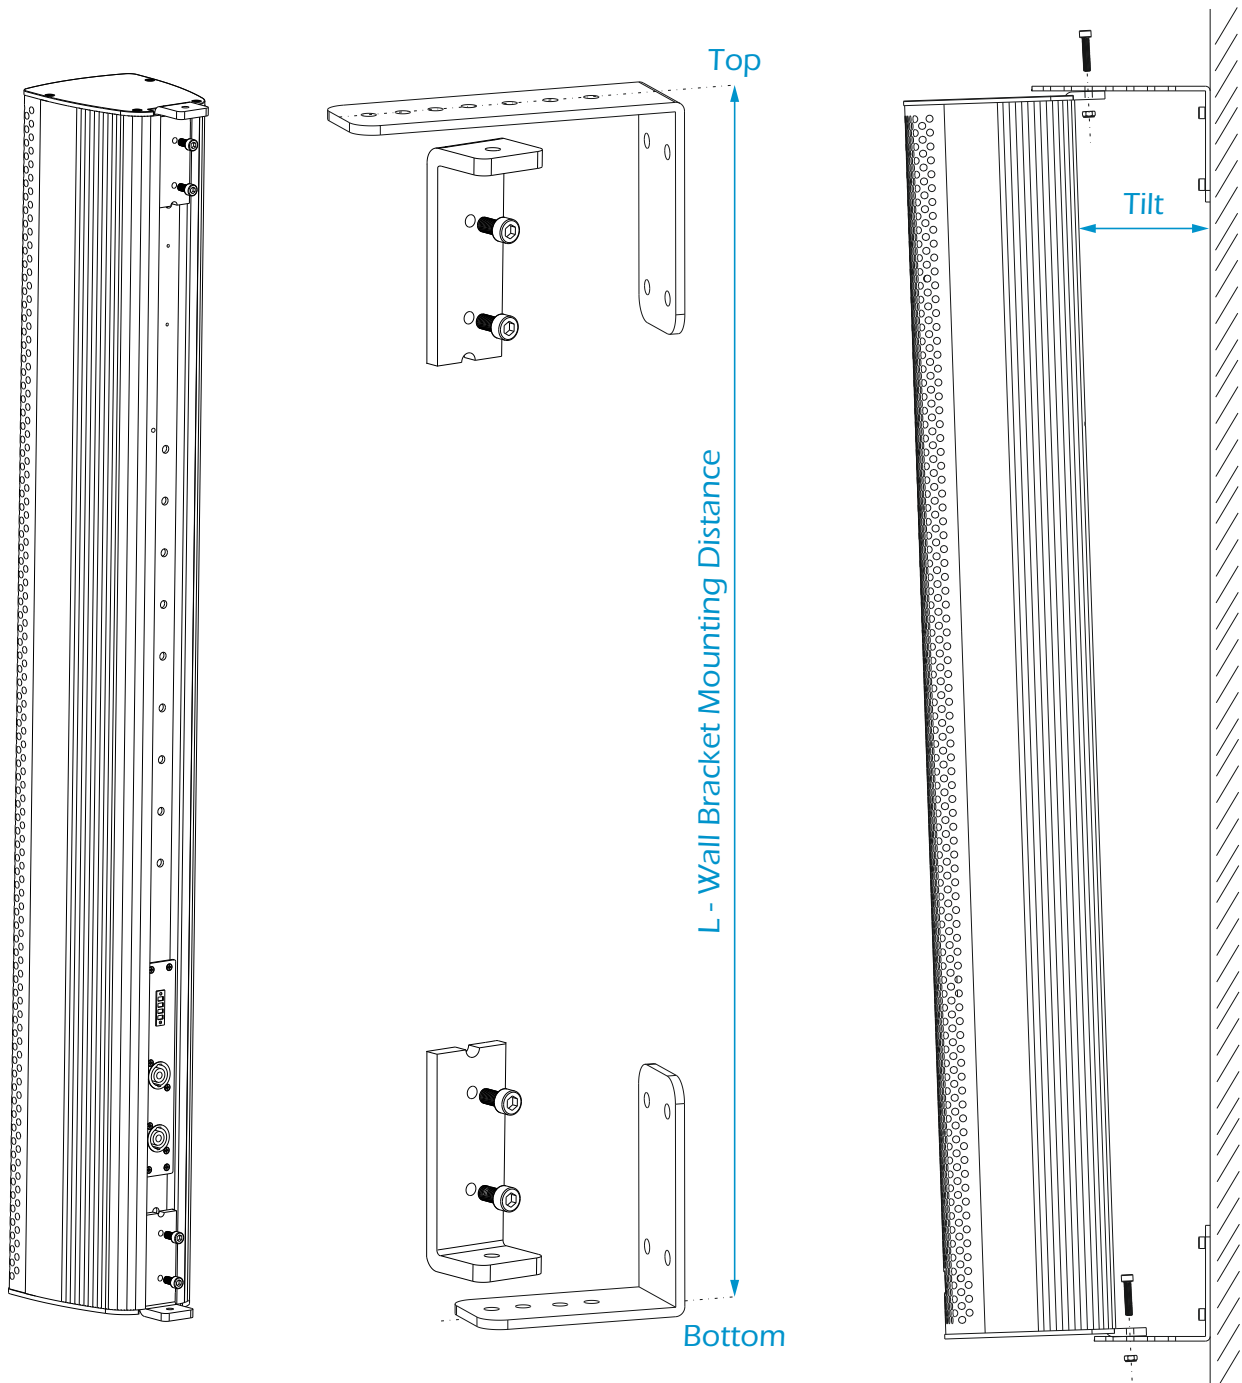

NOIRE T series offers maximum quality with high sound sensitivity and coverage, being able to reach between 94db to 98db depending on the model, with 90° x 40° working angle.

The NOIRE column speakers could be used in multiple configurations. Thanks to link ports and optional mounting plates several speakers could be stacked one to another to achieve more power and sound pressure.

ORDERING INFORMATION

Model No.	Product Description
NOIRE-T4	4x3" Full Range Column Loudspeaker, Black
NOIRE-T8	8x3" Full Range Column Loudspeaker, Black
NOIRE-T12	12x3" Full Range Column Loudspeaker, Black
NOIRE-T4W	4x3" Full Range Column Loudspeaker, White
NOIRE-T8W	8x3" Full Range Column Loudspeaker, White
NOIRE-T12W	12x3" Full Range Column Loudspeaker, White

SPECIFICATIONS

Model	T4	T8	T12
Middle Drivers' Types	4x3"	8x3"	12x3"
Tweeter Types	1x3"	1x4"	
Sensitivity (1W/1m)	94dB	96dB	98dB
Max SPL	114dB	119dB	122dB
Coverage	90° x 40°		
Frequency Response	110Hz-20kHz		
Impedance (Ω)	8	4	
RMS Power	100W	200W	300W
Input Connector	Neutrik Speakon x2 Euro Block 4-pin		
Available Colours	Black / White		
Mounting	Wall/Pendant		
Sizes (mm)			
Width x Deep	124 x 148		
Height	660	1072	1382
Net Weight (kg)	6.3	11.1	14.1

NOIRE T Series Column Speakers Sizes and Dimensions

NOIRE T Series Column Basic Wall Mounting Set

MOUNTING OPTIONS

NOIRE T Series speakers come with basic wall mounting bracket set. These brackets have to degrees of freedom and allow to aim speaker in the desired direction. The horizontal range is more than 180° while the vertically speaker could be tilted in between 0° - 6° this may help when speakers are installed in the rooms with high ceilings. Thanks to wide audio dispersion speaker will easy cover all the needed area.