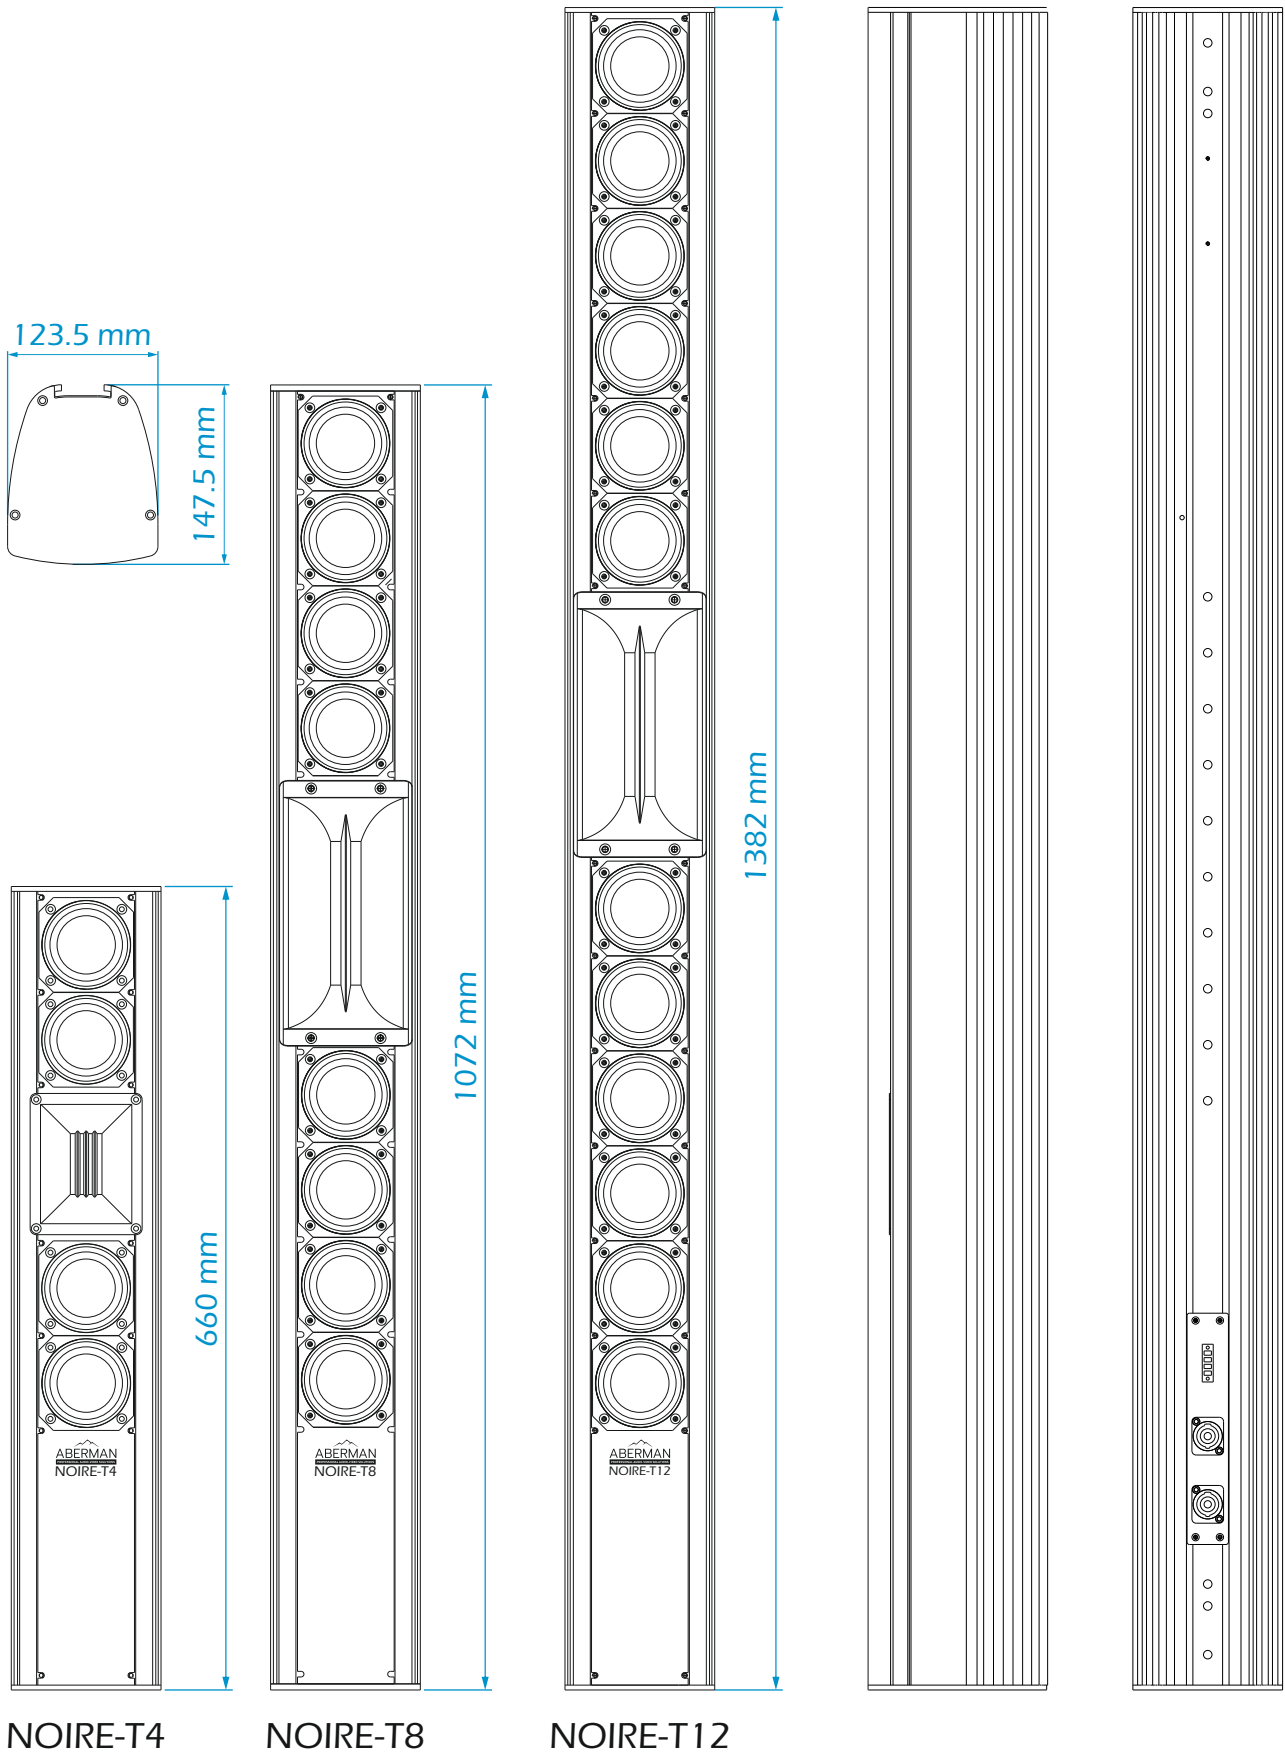

NOIRE T series offers maximum quality with high sound sensitivity and coverage, being able to reach between 94db to 98db depending on the model, with 90° x 40° working angle.

The NOIRE column speakers could be used in multiple configurations. Thanks to link ports and optional mounting plates several speakers could be stacked one to another to achieve more power and sound pressure.

ORDERING INFORMATION

Model No.	Product Description
NOIRE-T4	4x3" Full Range Column Loudspeaker, Black
NOIRE-T8	8x3" Full Range Column Loudspeaker, Black
NOIRE-T12	12x3" Full Range Column Loudspeaker, Black
NOIRE-T4W	4x3" Full Range Column Loudspeaker, White
NOIRE-T8W	8x3" Full Range Column Loudspeaker, White
NOIRE-T12W	12x3" Full Range Column Loudspeaker, White

SPECIFICATIONS

Model	T4	T8	T12
Middle Drivers' Types	4x3"	8x3"	12x3"
Tweeter Types	1x3"	1x4"	
Sensitivity (1W/1m)	94dB	96dB	98dB
Max SPL	114dB	119dB	122dB
Coverage	90° x 40°		
Frequency Response	110Hz-20kHz		
Impedance (Ω)	8	4	
RMS Power	100W	200W	300W
Input Connector	Neutrik Speakon x2 Euro Block 4-pin		
Available Colours	Black / White		
Mounting	Wall/Pendant		
Sizes (mm)			
Width x Deep	124 x 148		
Height	660	1072	1382
Net Weight (kg)	6.3	11.1	14.1

NOIRE T Series Column Speakers Sizes and Dimensions

NOIRE T Series Column Basic Wall Mounting Set

MOUNTING OPTIONS

NOIRE T Series speakers come with basic wall mounting bracket set. These brackets have to degrees of freedom and allow to aim speaker in the desired direction. The horizontal range is more than 180° while the vertically speaker could be tilted in between 0° - 6° this may help when speakers are installed in the rooms with high ceilings. Thanks to wide audio dispersion speaker will easy cover all the needed area.